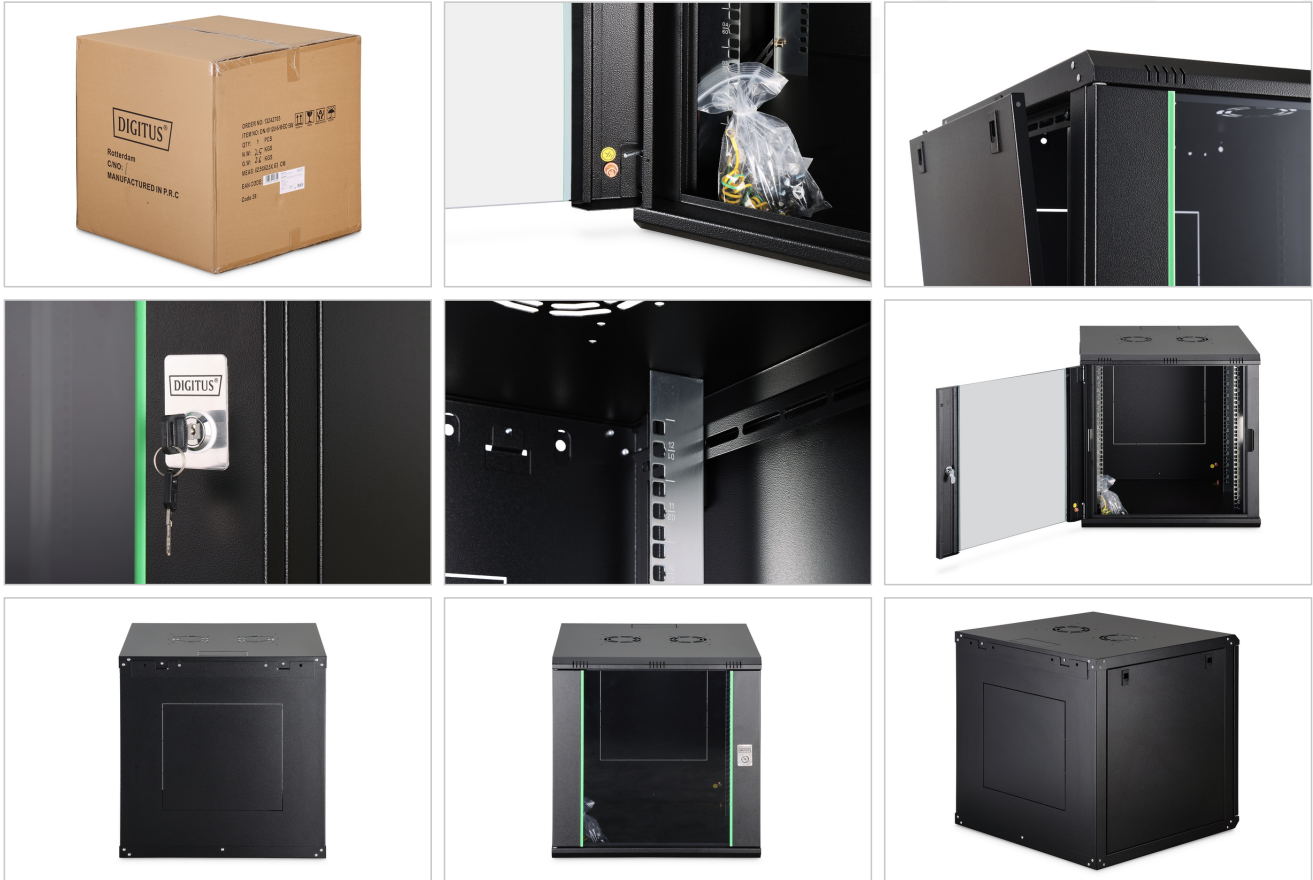

More images:

Safety notes

- Ensure adequate ventilation to prevent the installed devices from overheating.
- Network cabinets should not be overfilled and the ventilation openings must not be blocked.
- Cables should be laid neatly and organized in cable ducts or trays.
- Use surge protection devices to protect sensitive devices from power surges or lightning strikes.
- Avoid moisture or wetness while observing the respective IP protection class.
- Ensure that the cabinet and the devices used are properly earthed.
- In regions with frequent thunderstorm activity, professional lightning protection should be integrated into the power supply.
- To avoid uneven loading, always mount the heaviest units at the bottom of the cabinet.
- Disconnect the installed devices from the power supply during maintenance or installation work.

EU responsible person

EU based economic operator ensuring the product complies with the required regulations.

ASSMANN Electronic GmbH
Auf dem Schüffel 3
Lüdenscheid, Germany
<https://www.assmann.com>
info@assmann.com