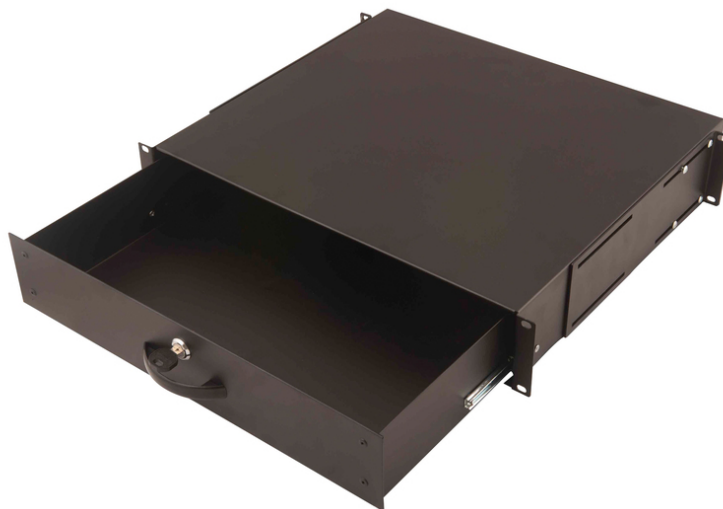

# DIGITUS® Lockable drawer for 482.6 mm (19") network and server cabinets, 2U

DN-19 KEY-2U-SW  
EAN 4016032254775

## 2U lockable drawer with handle, 86x483x398 mm black, for 19" cabinets

The drawers are suitable for all 482.6 mm 19-inch profile rails in your network or server enclosure. They are also ideal for use in the universal 19-inch equipment racks. For example, they can be used as a lockable document tray or as a keyboard tray. The enclosed mounting brackets for the rear are variable in depth to adapt to the 19" profiles of the cabinet.

**Can be used, for example, as a lockable document holder or keyboard tray.**

- For mounting on the 482.6 mm (19") profile rails
- Height units: 2U
- Product dimensions (HxWxD): 86x483x398 mm
- Available height inside: 76 mm

### Attributes

- Boja: crna, RAL 9005
- Jedinice: 2
- Kapacitet opterećenja: 25 kg
- Inčni faktor oblika (IEC 60297): 482,6 mm (19")