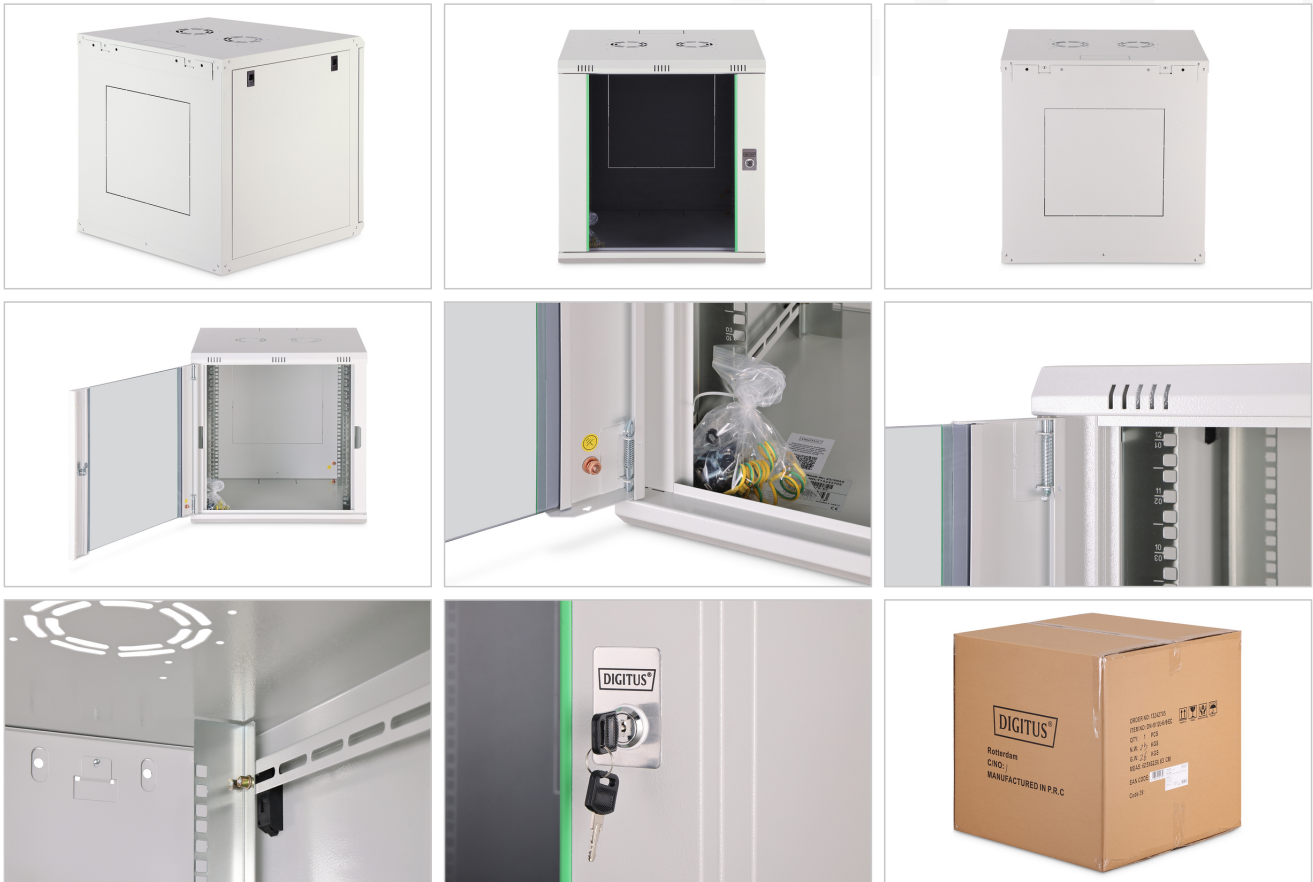

More images:

Safety notes

- Ensure adequate ventilation to prevent the installed devices from overheating.
- Network cabinets should not be overfilled and the ventilation openings must not be blocked.
- Cables should be laid neatly and organized in cable ducts or trays.
- Use surge protection devices to protect sensitive devices from power surges or lightning strikes.
- Avoid moisture or wetness while observing the respective IP protection class.
- Ensure that the cabinet and the devices used are properly earthed.
- In regions with frequent thunderstorm activity, professional lightning protection should be integrated into the power supply.
- To avoid uneven loading, always mount the heaviest units at the bottom of the cabinet.
- Disconnect the installed devices from the power supply during maintenance or installation work.

EU responsible person

EU based economic operator ensuring the product complies with the required regulations.

ASSMANN Electronic GmbH
Auf dem Schüffel 3
Lüdenscheid, Germany
<https://www.assmann.com>
info@assmann.com