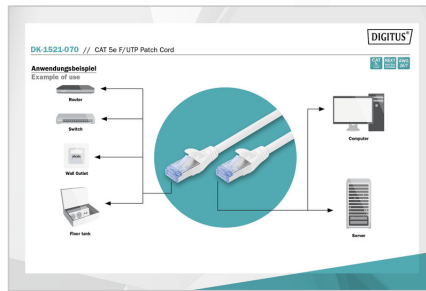

More images:

EU responsible person

EU based economic operator ensuring the product complies with the required regulations.

ASSMANN Electronic GmbH

Auf dem Schüffel 3

Lüdenscheid, Germany

<https://www.assmann.com>