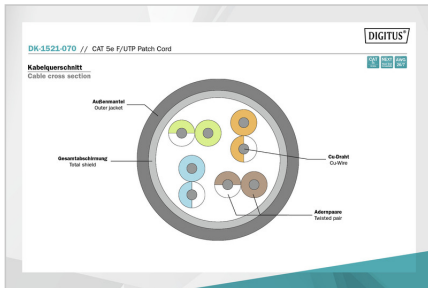

More images:

EU responsible person

EU based economic operator ensuring the product complies with the required regulations.

ASSMANN Electronic GmbH

Auf dem Schüffel 3

Lüdenscheid, Germany

<https://www.assmann.com>