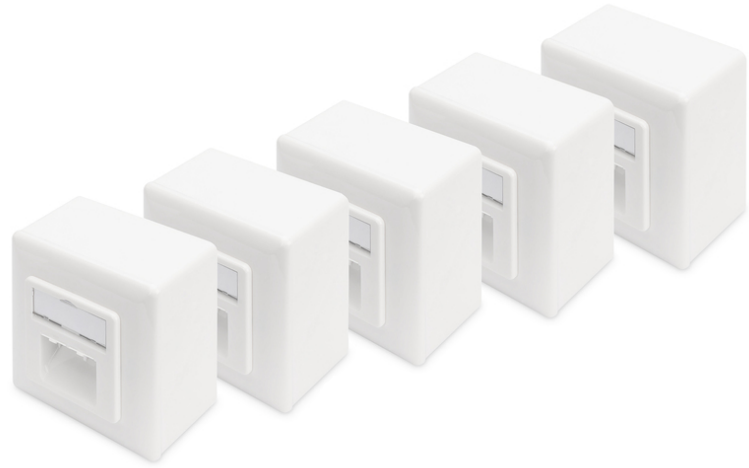

DIGITUS® DIGITUS CAT 6, Class E,

DN-9006/B5-N
EAN 4016032175742

CAT 6 wall outlet, shielded, 2x RJ45 8P8C, LSA, pure white, surface mount, set=5 pcs.

The shielded CAT 6 network outlets from DIGITUS® are certificated to CAT 6 EIA/TIA 568 and ISO/IEC 11801, EN 50173. The cable installation takesplace via LSA strips, color coded acc. EIA/TIA 568 B with horizontal cable entry. All network outlets from DIGITUS® are available flush mount or surface mount.