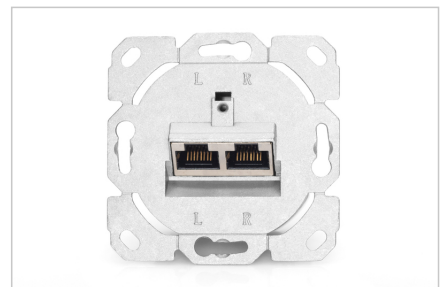

More images: