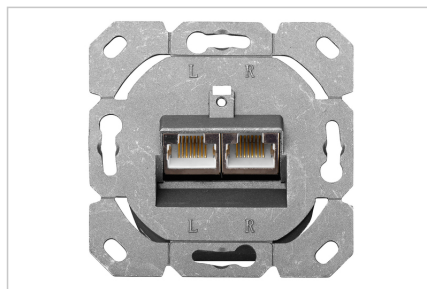

More images: