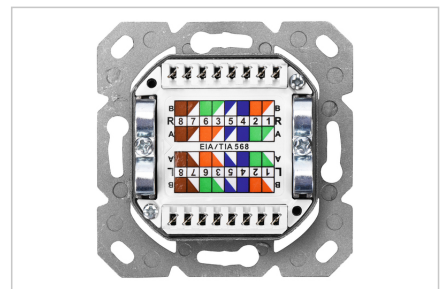

More images: