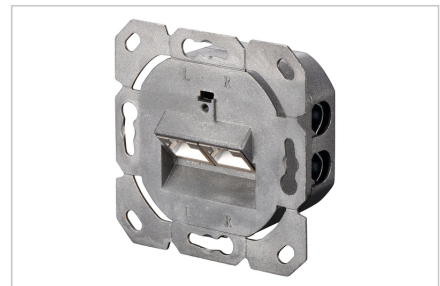

More images: