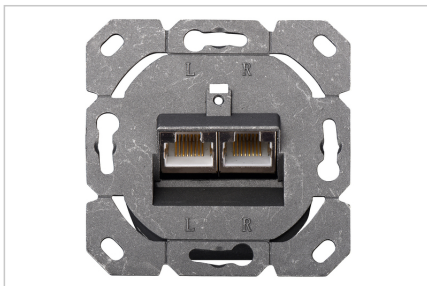

DIGITUS® DIGITUS CAT 6

DN-9005-N

EAN 4016032175711

CAT 6 wall outlet, shielded, 2x RJ45 8P8C, LSA, pure white, flush mount

The shielded CAT 6 network outlets from DIGITUS® are certificated to CAT 6 EIA/TIA 568 and ISO/IEC 11801, EN 50173. The cable installation takes place via LSA strips, color coded acc. EIA/TIA 568 B with horizontal cable entry. All network outlets from DIGITUS® are available flush mount or surface mount.

Features:

- Shielded RJ45 port

- LSA, color coded acc. EIA/TIA 568 B with horizontal cable entry
- Pure white, flush mount
- Material: RAL9003

Package contents

- 1x CAT 6 wall outlet
- 1x LSA strip

Logistics						
	Number (pcs)	Weight (kg)	Depth (cm)	Width (cm)	Height (cm)	cm³
Packaging Unit Carton	60	13.28	45.50	36.00	21.00	34,398.00
Packaging Unit Inside	1	0.22	5.50	8.50	12.00	561.00
Packaging Unit Single	1	0.22	5.50	8.50	12.00	561.00
Net single without Packaging	1	0.16	3.80	8.00	8.00	256.00

More images:

Safety notes

- Protect product from moisture
- Avoid antistatic charging when installing the product
- Observe the specifications of the raw cable manufacturer during installation

EU responsible person