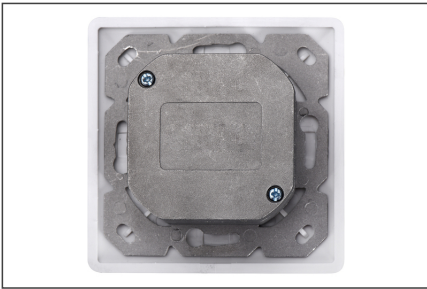

Safety notes

- Protect product from moisture
- Avoid antistatic charging when installing the product
- Observe the specifications of the raw cable manufacturer during installation

EU responsible person

EU based economic operator ensuring the product complies with the required regulations.

ASSMANN Electronic GmbH
Auf dem Schüffel 3
Lüdenscheid, Germany
<https://www.assmann.com>
info@assmann.com