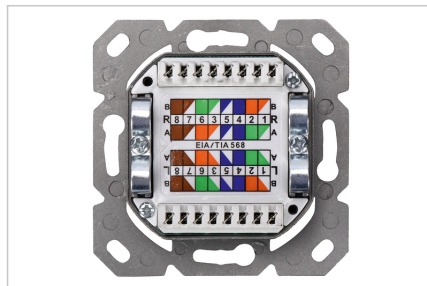

More images: