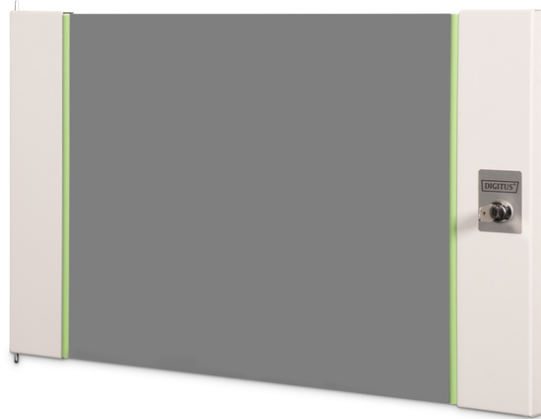

# DIGITUS® Glass front door for 19" 7U wall-mounted enclosure Unique series

DN-19 DOOR-07-U

EAN 4016032169116

**Glass front door for 19" 7U UNIQUE wall m. cab. color grey (RAL 7035)**

Replacement door for DIGITUS network cabinets for wall mounting of the Unique series. Safety glass with steel frame. Supplied with lock and key (type 9473).

**The DIGITUS® Unique series has been manufactured, designed and developed for the high demands of IT infrastructure.**

- Security glass door with steel frame in gray (RAL 7035)

- Lock and key included (type 9473)