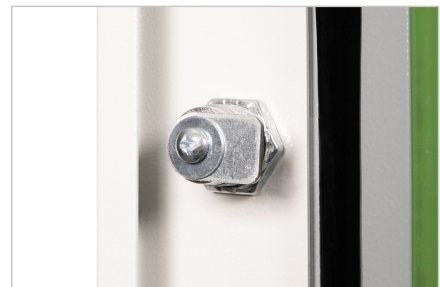

More images: