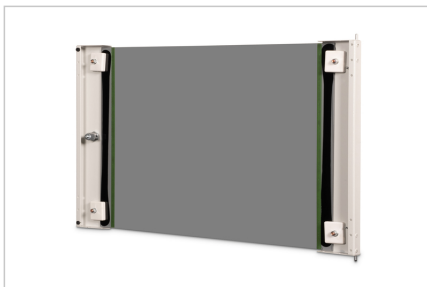

More images: