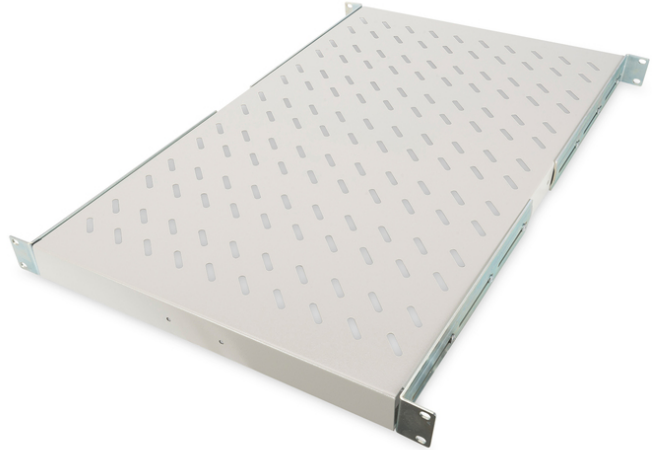

DIGITUS®

DN-19 TRAY-1-1000

EAN 4016032135487

1U fixed shelf for racks from 1000 mm depth 44x483x737 mm, up to 100 kg, grey (RAL 7035)

The shelves for fixed mounting can be installed easy on the two front 483 mm (19") profile rails of your 483 mm (19") network- or server cabinet. Due to their stable, perforated steel sheet with a high load capacity, they are the optimal surface for components which are not 483 mm (19") suitable.

- 
- 

Attributes

- Color: light grey, RAL 7035
- Load capacity: 100 kg
- Mounting type: Fixed mounting
- Units: 1
- Inch form factor (IEC 60297): 482.6 mm (19")
- Suitable cabinet depth: \approx 1000 mm