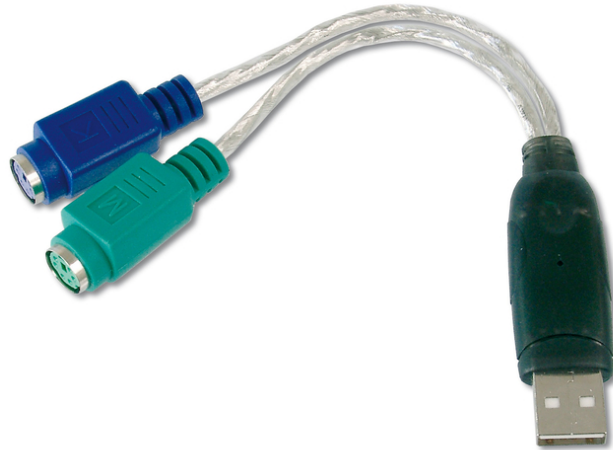

# Digitus® USB - PS/2 Adapter

DA-70118

EAN 4016032117933

**USB to PS/2 Adaptor, 2 X Mini-Din 6/F, USB A/M**

USB to PS/2 Adaptor, 2 X Mini-Din 6/F, USB A/M

**Use your legacy input devices - this adapter connects a PS/2 mouse and keyboard in only one USB port**

- Compatible with USB specification revision 1.1
- Supports PCs and SUN computers
- 2 x MiniDIN 6-pin female for PS/2 mouse and keyboard

- Power supply for USB devices connected via interface
- USB connection supports plug & play
- USB connector cable with USB A male
- Supports Windows 10, 8.1, 8, 7, Vista, XP and Mac OS 10.x